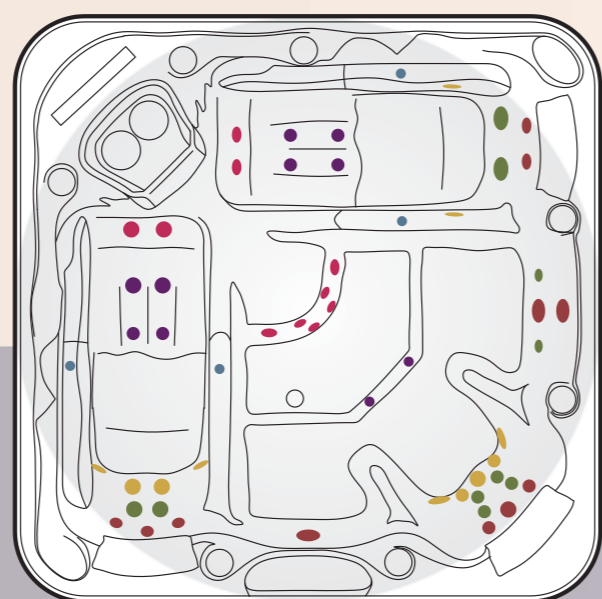

# SELECT THE MASSAGE THAT IS JUST RIGHT FOR YOU WITH AQUAFLEX MASSAGE TECHNOLOGY

**Strategically positioned Precision Jets for the ultimate hydrotherapy massage**

**Rotational Massage jets, stimulates your muscles, pleases your senses**

**AquaFlex Massage Technology: Choose your personal favourite from 7 Massage Intensities**

**AquaFlex Massage Technology: Choose your personal favourite from 7 Massage Rhythms**

-  **passion spas** IS APPLICABLE TO ALL PASSION SPAS FROM THE CLASSIC COLLECTION
-  **passion spas** IS APPLICABLE TO ALL PASSION SPAS FROM THE SIGNATURE COLLECTION
-  **passion spas** IS APPLICABLE TO ALL PASSION SPAS FROM THE LUXURY COLLECTION
-  **passion spas** IS APPLICABLE TO ALL PASSION SPAS FROM THE EXCLUSIVE COLLECTION