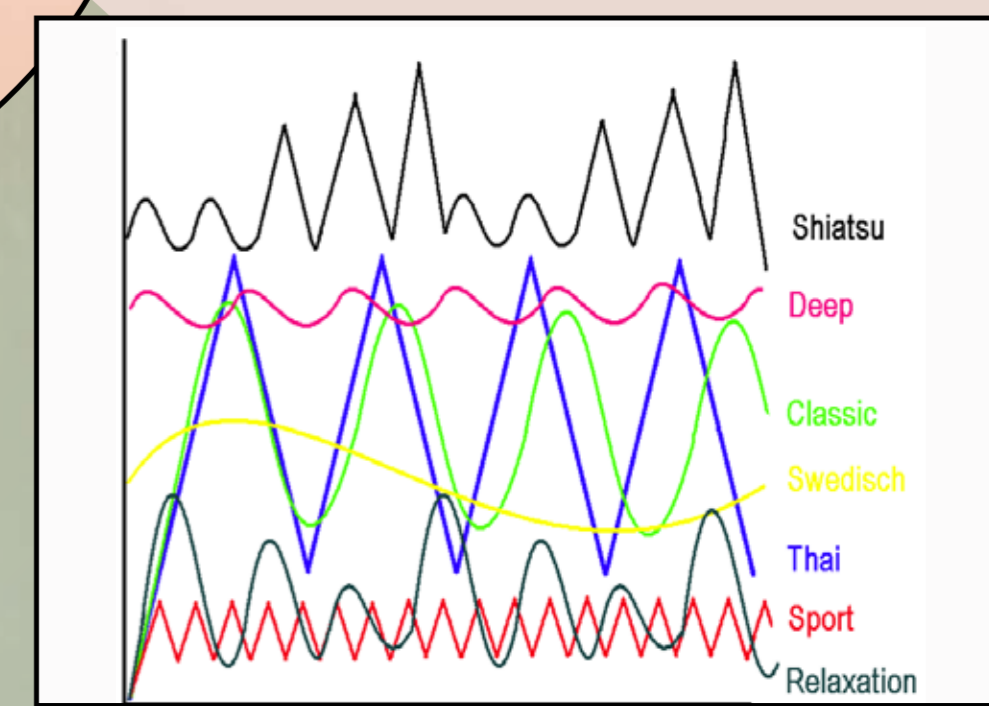

# SELECT THE MASSAGE THAT IS JUST RIGHT FOR YOU WITH AQUAFLEX MASSAGE TECHNOLOGY

**Strategically positioned Precision Jets for the ultimate hydrotherapy massage**

**Rotational Massage jets, stimulates your muscles, pleases your senses**

**AquaFlex Massage Technology: Choose your personal favourite from 7 Massage Intensities**

**AquaFlex Massage Technology: Choose your personal favourite from 7 Massage Rhythms**

-  **passion spas** IS APPLICABLE TO ALL PASSION SPAS FROM THE CLASSIC COLLECTION
-  **passion spas** IS APPLICABLE TO ALL PASSION SPAS FROM THE SIGNATURE COLLECTION
-  **passion spas** IS APPLICABLE TO ALL PASSION SPAS FROM THE LUXURY COLLECTION
-  **passion spas** IS APPLICABLE TO ALL PASSION SPAS FROM THE EXCLUSIVE COLLECTION