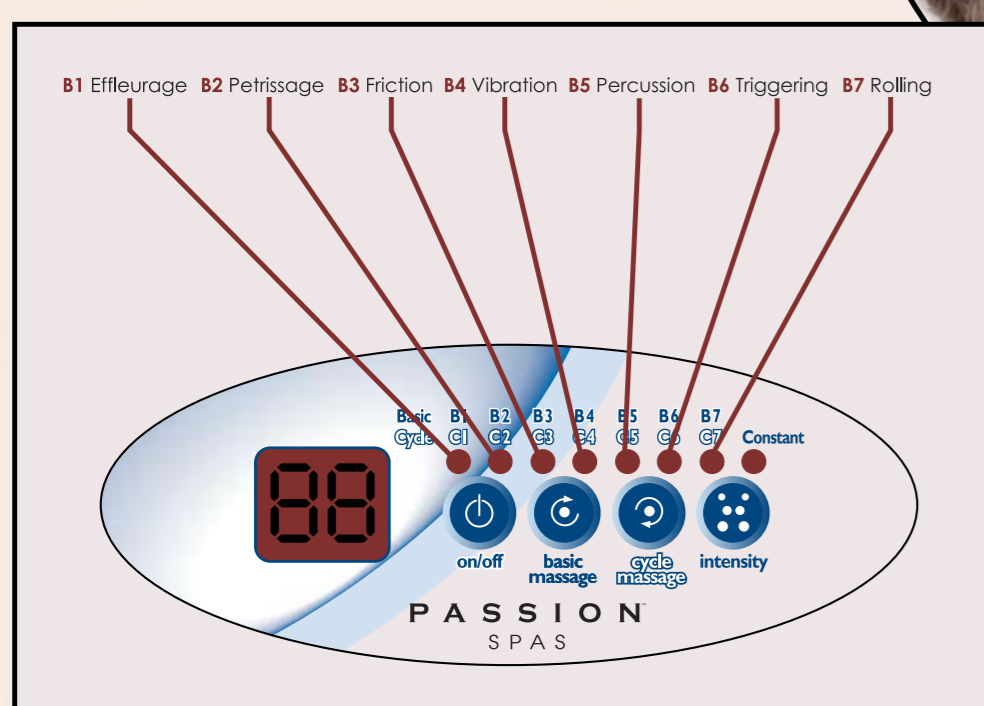

# SELECT THE MASSAGE THAT IS JUST RIGHT FOR YOU WITH AQUAFLEX MASSAGE TECHNOLOGY

**Strategically positioned Precision Jets for the ultimate hydrotherapy massage**

**Rotational Massage jets, stimulates your muscles, pleases your senses**

**AquaFlex Massage Technology: Choose your personal favourite from 7 Massage Intensities**

**AquaFlex Massage Technology: Choose your personal favourite from 7 Massage Rhythms**

-  **passion spas** IS APPLICABLE TO ALL PASSION SPAS FROM THE CLASSIC COLLECTION
-  **passion spas** IS APPLICABLE TO ALL PASSION SPAS FROM THE SIGNATURE COLLECTION
-  **passion spas** IS APPLICABLE TO ALL PASSION SPAS FROM THE LUXURY COLLECTION
-  **passion spas** IS APPLICABLE TO ALL PASSION SPAS FROM THE EXCLUSIVE COLLECTION