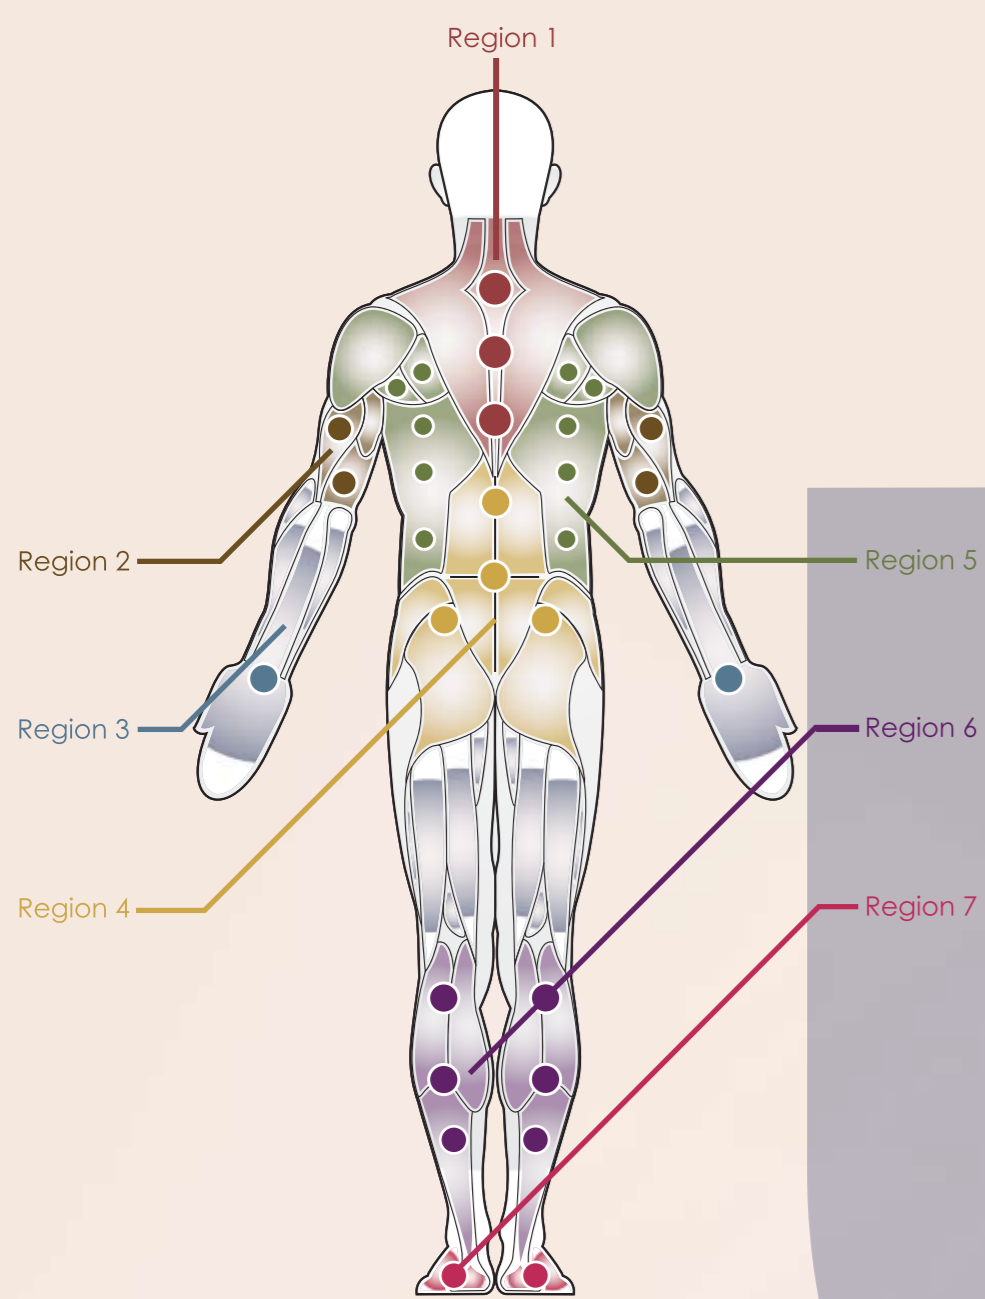

# SELECT THE MASSAGE THAT IS JUST RIGHT FOR YOU WITH AQUAFLEX MASSAGE TECHNOLOGY

**Strategically positioned Precision Jets for the ultimate hydrotherapy massage**

**Rotational Massage jets, stimulates your muscles, pleases your senses**

**AquaFlex Massage Technology: Choose your personal favourite from 7 Massage Intensities**

**AquaFlex Massage Technology: Choose your personal favourite from 7 Massage Rhythms**

-  **passion spas** IS APPLICABLE TO ALL PASSION SPAS FROM THE CLASSIC COLLECTION
-  **passion spas** IS APPLICABLE TO ALL PASSION SPAS FROM THE SIGNATURE COLLECTION
-  **passion spas** IS APPLICABLE TO ALL PASSION SPAS FROM THE LUXURY COLLECTION
-  **passion spas** IS APPLICABLE TO ALL PASSION SPAS FROM THE EXCLUSIVE COLLECTION

# PLEASING MASSAGE